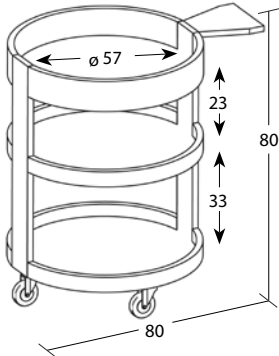

- Solid wood frame
- Round plywood shelves
- Sliding glass support
- Swivel castors, ø 8cm

Item 6310

Item	Finish	Tiers	Max dim. (cm)
6310	Walnut	3	ø 59x80
6310W	Wenge	3	ø 59x80